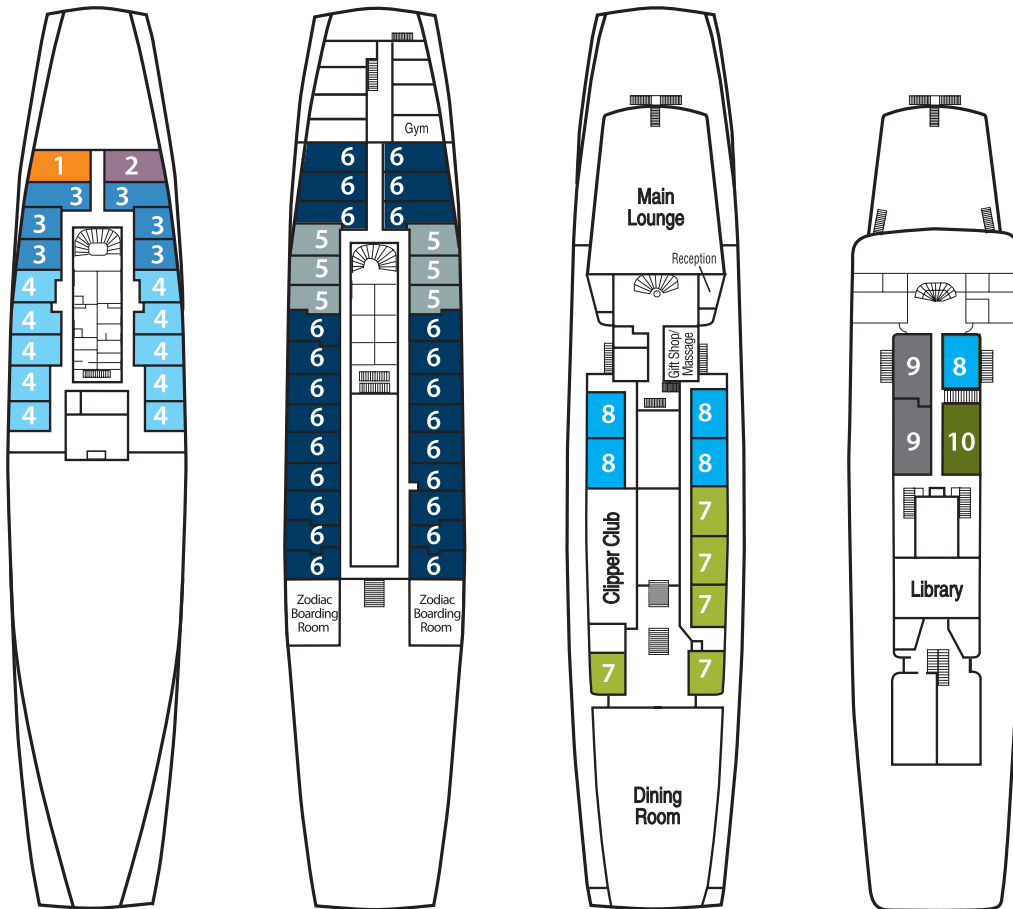

one ocean Clipper Adventurer

TRIPLE LOWER FORWARD
1 upper 2 lower berths,
porthole window

TRIPLE LOWER DECK
1 upper 2 lower berths,
porthole window

JUNIOR DOUBLE
2 lower berths,
porthole window

DOUBLE
2 lower berths, midship,
porthole window

MAIN DOUBLE
2 lower berths,
porthole window.

DELUXE DOUBLE
2 lower berths, midship,
porthole window

SUPERIOR DOUBLE
2 lower berths,
picture window

JUNIOR SUITE
2 lower berths, sitting area,
picture window

SUITE
2 lower berths, sitting area,
picture window

OWNER'S SUITE
2 lower berths, shower
& bathtub, picture window